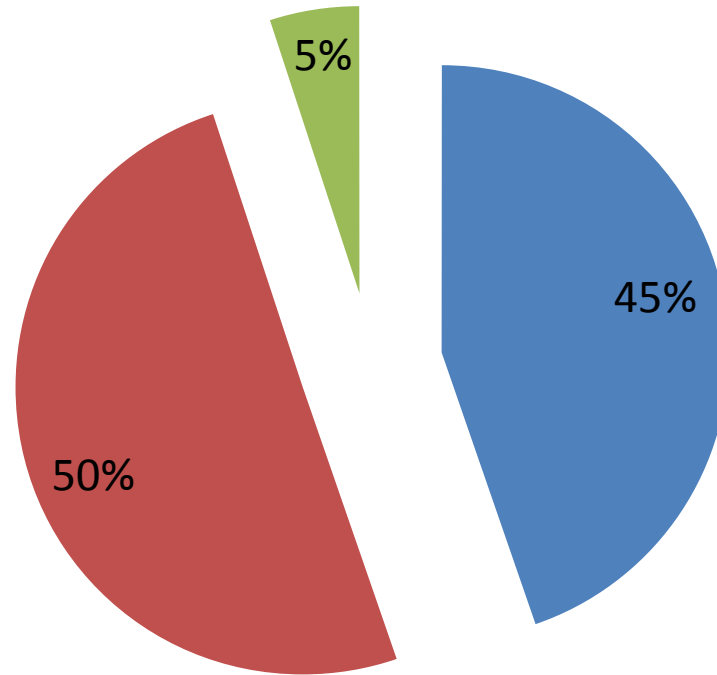

The town is expected to become an urban growth center once the 3rd bridge operates in 2021.

ANTI-CHILD TRAFFICKING PROGRAM
Children's Right Advocacy
#situation_program_area

- ❑ It belongs to the 6th District of the Province of Cebu.
- ❑ It has a land area of more or less 956 hectares and a foreshore area of almost 4,000 hectares.
- ❑ It is comprised of thirteen (13) barangays.
- ❑ It has a population of 59,712 and growing at a rapid rate of 4.0% annually.
- ❑ Total households is, more or less, 12,571.
- ❑ Population Density – 3,482 persons per square kilometer (densest in the entire Province of Cebu)

ANTI-CHILD TRAFFICKING PROGRAM
Children's Right Advocacy
#situation_program_area

Population-Age Distribution

■ Children ■ Adults ■ Senior Citizens

45% of Cordova's population are CHILDREN

ANTI-CHILD TRAFFICKING PROGRAM
Children's Right Advocacy
#situation_program_area