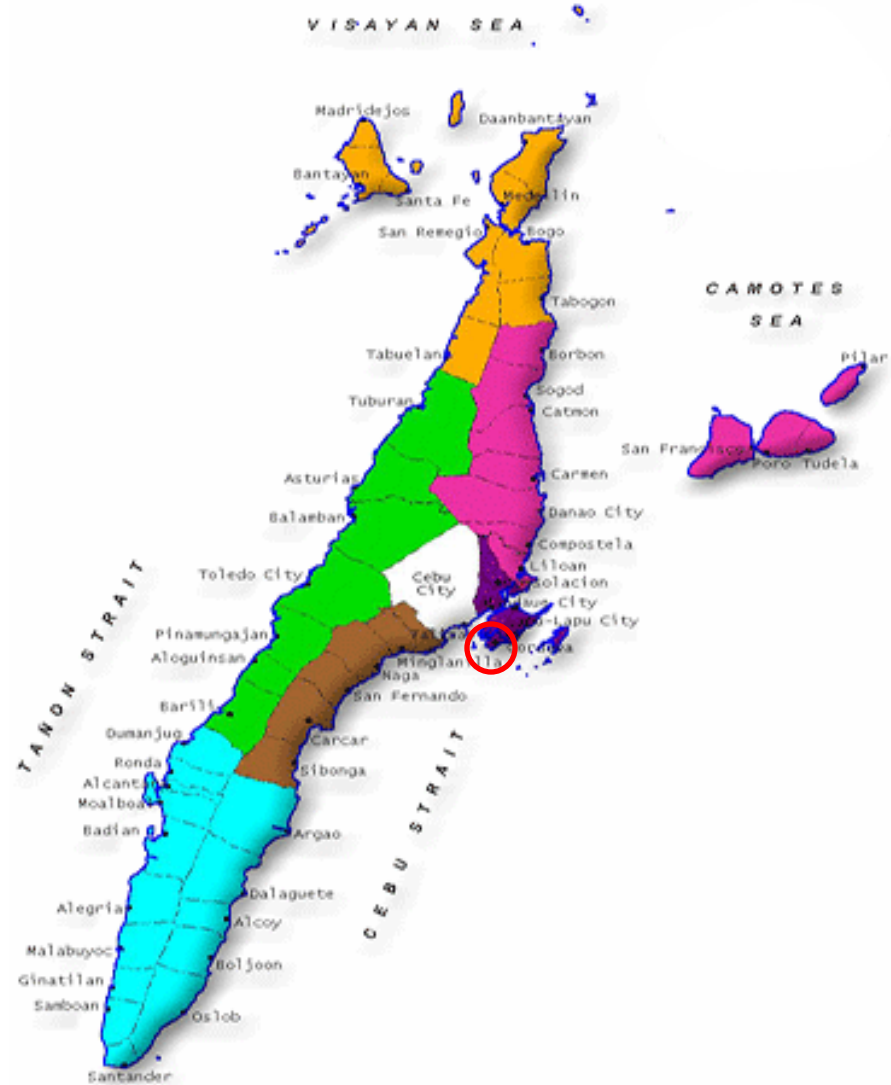

SITUATION OF THE PROGRAM AREA

The Municipality of Cordova is located 10.25212⁰ North, 123.94948⁰ East. It is in the southern part of Mactan Island near the center east coast of the Province of Cebu, which is directly east of Mandaue City.

ANTI-CHILD TRAFFICKING PROGRAM
Children's Right Advocacy
#situation_program_area

SITUATION OF THE PROGRAM AREA

Cordova is a coastal town which is known for its marine sanctuaries and world-class diving spots.

ANTI-CHILD TRAFFICKING PROGRAM
Children's Right Advocacy
#situation_program_area

MACTAN CEBU INTERNATIONAL AIRPORT

Cordova is proximate to Mactan International Airport and to the resorts and beaches in Mactan Island.

The town is expected to become an urban growth center once the 3rd bridge operates in 2021.

ANTI-CHILD TRAFFICKING PROGRAM
Children's Right Advocacy
#situation_program_area

- ❑ It belongs to the 6th District of the Province of Cebu.
- ❑ It has a land area of more or less 956 hectares and a foreshore area of almost 4,000 hectares.
- ❑ It is comprised of thirteen (13) barangays.
- ❑ It has a population of 59,712 and growing at a rapid rate of 4.0% annually.
- ❑ Total households is, more or less, 12,571.
- ❑ Population Density – 3,482 persons per square kilometer (densest in the entire Province of Cebu)